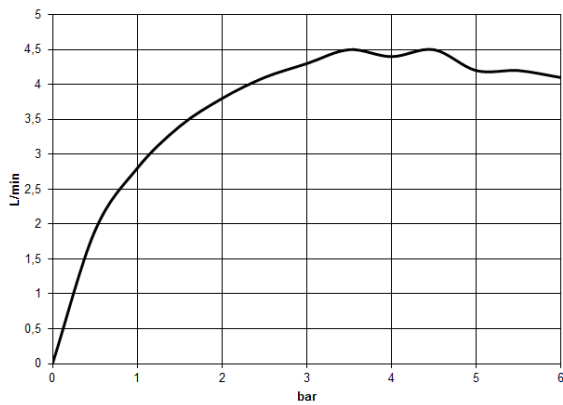

CL.1 Wall-mounted basin spout without pop-up waste - Dark Chrome

CL.1

13 800 705

- 200mm projection
- fixed spout
- rectangular spray pattern with 40 individual jets
- hole diameter 37 mm
- lead-free
- 1/2" connection
- plug-link mounting
- max. flow 4.5 l/min
- This product can help a building meet the requirements of Green Building Rating Systems, e.g. LEED®, BREEAM®, DGNB

mm [inches]

Flow rate chart

Certificates

IAPMO_N-4976. IAPMO_6397.

13 800 705

Parts for other finishes can be found here: [Chrome](#)

Spare parts list

No.	Item Number	Name	Quantity used	Delivery time
1	09 24 03 081 10 90	extension	1	2
2	90 24 03 108 01 90	nipple set	1	2
3	09 30 30 113 20 90	screw	3	2
4	09 14 10 001 90	seal	3	2
5	90 31 11 004 00 90	pin	1	2
6	90 11 02 297 00 90	aerator	1	2