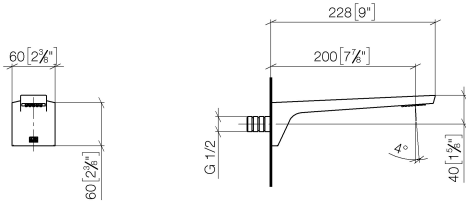

CL.1 Wall-mounted basin spout without pop-up waste - Dark Chrome

CL.1

13 800 705

- 200mm projection
- fixed spout
- rectangular spray pattern with 40 individual jets
- hole diameter 37 mm
- lead-free
- 1/2" connection
- plug-link mounting
- max. flow 4.5 l/min
- This product can help a building meet the requirements of Green Building Rating Systems, e.g. LEED®, BREEAM®, DGNB

mm [inches]

Flow rate chart

Certificates

IAPMO_N-4976. IAPMO_6397.

13 800 705

Parts for other finishes can be found here: [Chrome](#)

Spare parts list

No.	Item Number	Name	Quantity used	Delivery time
1	09 24 03 081 10 90	extension	1	2
2	90 24 03 108 01 90	nipple set	1	2
3	09 30 30 113 20 90	screw	3	2
4	09 14 10 001 90	seal	3	2
5	90 31 11 004 00 90	pin	1	2
6	90 11 02 297 00 90	aerator	1	2